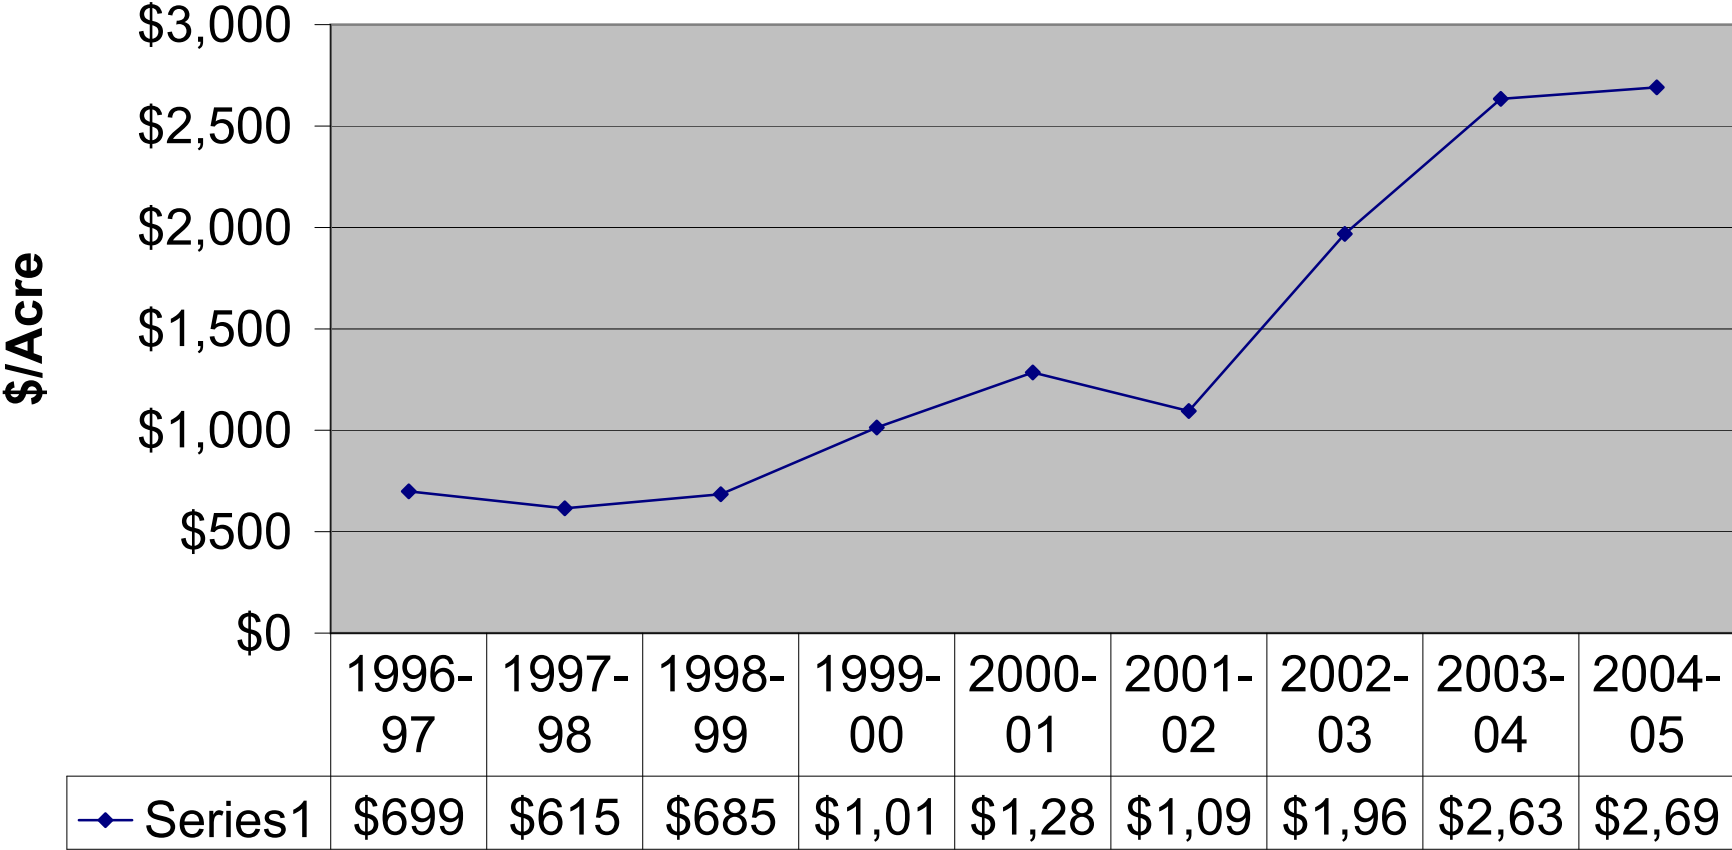

PRICE OF CONSERVATION LAND: Up 285% in 10 Years

Two-Year Rolling Average